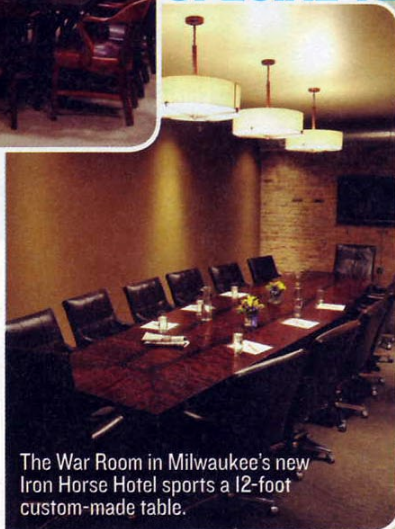

## THE MIDWEST/FACILITIES UPDATE

Gather up to 50 guests at the Library in Milwaukee's new Iron Horse hotel.

and be connected to the new Lucas Oil Stadium, where the Colts kicked off their season this past fall. Just as important, the stadium and its retractable ceiling are group-ready and the expanded center and stadium will have a total of 749,000 square feet of exhibit space and 12 meeting rooms.

### SPECIAL VENUES

The War Room in Milwaukee's new Iron Horse Hotel sports a 12-foot custom-made table.

✳ Milwaukee hosts non-traditional meetings and events in a transformed warehouse. The Iron Horse Hotel kept its exposed brick and post-and-beam construction and added modern furnishings to create meeting spaces that are the antithesis of stuffy boardrooms. In the War Room a custom 12-foot conference table and fine art photography provide a creative space. The Library is just the place for wine tasting or dinners for up to 50. The Gallery seats 20